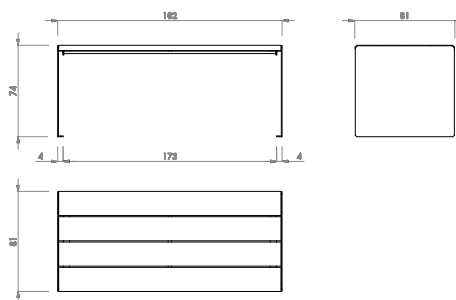

durbanis

Hey Table

Durbanis
2023

Sizes in cm

Material: nordic pine PEFC™ wood / tropical wood FSC® certified.

Metal finish: galvanized steel sheet with antirust epoxy powder primer and powder coating / shotblasted corten steel sheet / shotblasted stainless steel.

Weight: Hey Banquette (35kg) / Hey Banquette 80 (30kg) / Hey Table (95kg)

Placement system

Fixing with embedded bolts into the pavement.

FIXING POSITION

HEY BANQUETTE

HEY BANQUETTE 80

HEY TABLE

HEY TABLE AND BANQUETTE SETS