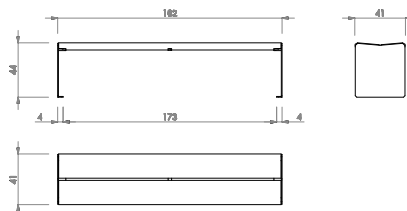

HEY BANQUETTE