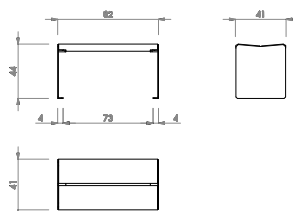

HEY BANQUETTE 80