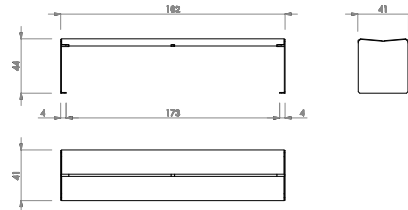

HEY BANQUETTE