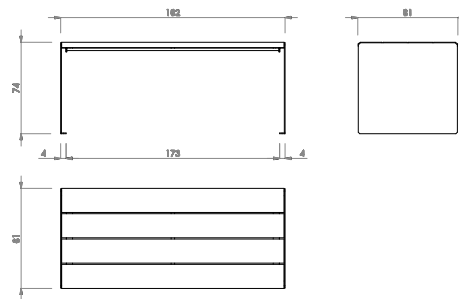

durbanis

Hey Table

Durbanis
2023

Sizes in cm

Material: nordic pine PEFC™ wood / tropical wood FSC® certified.
Metal finish: galvanized steel sheet with antirust epoxy powder primer and powder coating / shotblasted corten steel sheet / shotblasted stainless steel.
Weight: Hey Banquette (35kg) / Hey Banquette 80 (30kg) / Hey Table (95kg)

Placement system

Fixing with embedded bolts into the pavement.

BOLT POSITION

Ø 12mm

HEY BANQUETTE

HEY BANQUETTE 80

HEY TABLE

HEY TABLE AND BANQUETTE SETS