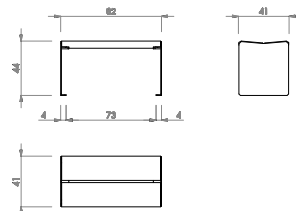

HEY BANQUETTE 80