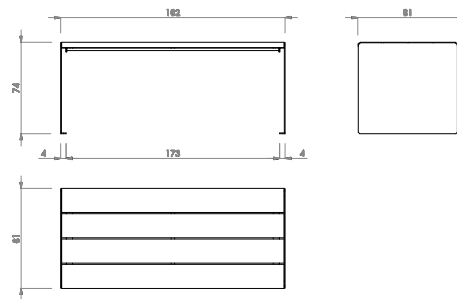

durbanis

Hey Table

Durbanis
2023

Sizes in cm

Material: nordic pine PEFC™ wood / tropical wood FSC® certified.
Metal finish: galvanized steel sheet with antirust epoxy powder primer and powder coating / shotblasted corten steel sheet / shotblasted stainless steel.
Weight: Hey Banquette (35kg) / Hey Banquette 80 (30kg) / Hey Table (95kg)

Placement system

Fixing with embedded bolts into the pavement.

FIXING POSITION

Ø 12mm

HEY BANQUETTE

HEY BANQUETTE 80

HEY TABLE

HEY TABLE AND BANQUETTE SETS