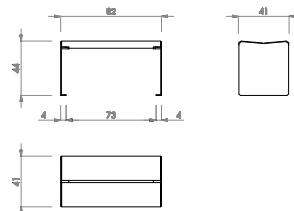

HEY BANQUETTE 80