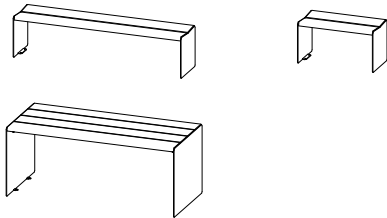

durbanis

Hey Table

Durbanis
2023

Sizes in cm

Material: nordic pine PEFC™ wood / tropical wood FSC® certified.
Metal finish: galvanized steel sheet with antirust epoxy powder primer and powder coating / shotblasted corten steel sheet / shotblasted stainless steel.
Weight: Hey Banquette (35kg) / Hey Banquette 80 (30kg) / Hey Table (95kg)