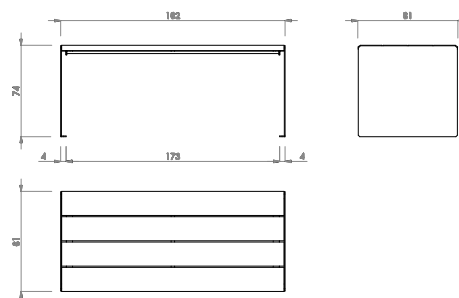

durbanis

Hey Table

Durbanis
2023

Sizes in cm

Material: nordic pine PEFC™ wood / tropical wood FSC® certified.
Metal finish: galvanized steel sheet with antirust epoxy powder primer and powder coating / shotblasted corten steel sheet / shotblasted stainless steel.
Weight: Hey Banquette (35kg) / Hey Banquette 80 (30kg) / Hey Table (95kg)

Placement system

Fixing with embedded bolts into the pavement.

FIXING POSITION

HEY BANQUETTE

HEY BANQUETTE 80

HEY TABLE

HEY TABLE AND BANQUETTE SETS