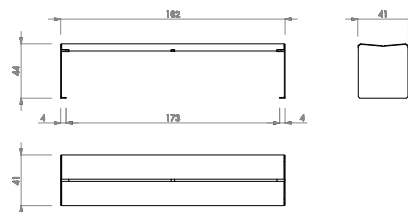

HEY BANQUETTE