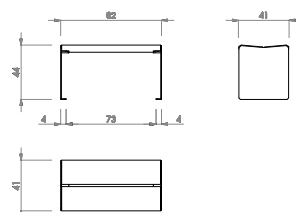

HEY BANQUETTE 80