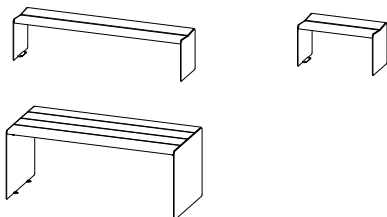

durbanis

Hey Table

Durbanis
2023

Sizes in cm

Material: nordic pine PEFC™ wood / tropical wood FSC® certified.
Metal finish: galvanized steel sheet with antirust epoxy powder primer and powder coating / shotblasted corten steel sheet / shotblasted stainless steel.
Weight: Hey Banquette (35kg) / Hey Banquette 80 (30kg) / Hey Table (95kg)