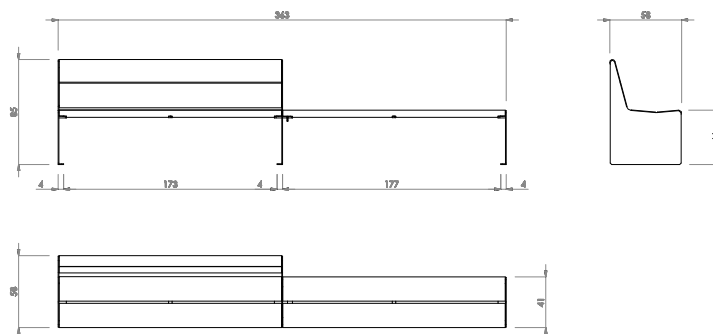

Weight: Hey 360 Back R (95kg) / Hey 360 Back L (95kg)

Placement system

Fixing with embedded bolts into the pavement.

HEY 360 BACK R

HEY 360 BACK L