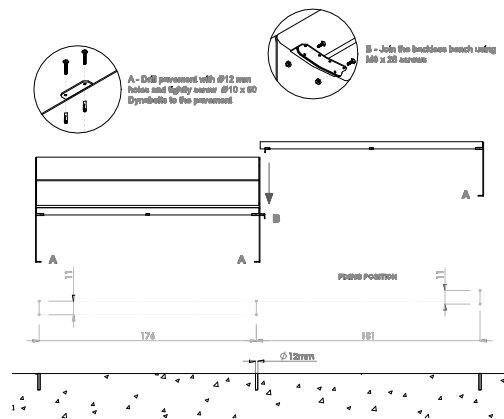

durbanis

Hey 360

Durbanis
2023

Sizes in cm

Material: nordic pine PEFC™ wood / tropical wood FSC® certified.

Metal finish: galvanized steel sheet with antirust epoxy powder primer and powder coating / shotblasted corten steel sheet / shotblasted stainless steel.

Weight: Hey 360 Back R (95kg) / Hey 360 Back L (95kg)

Placement system

Fixing with embedded bolts into the pavement.

HEY 360 BACK R

HEY 360 BACK L