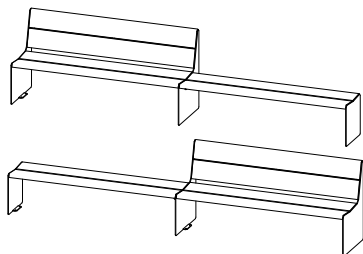

durbanis

Hey 360

Durbanis
2023

Sizes in cm

Material: nordic pine PEFC™ wood / tropical wood FSC® certified.

Metal finish: galvanized steel sheet with antirust epoxy powder primer and powder coating / shotblasted corten steel sheet / shotblasted stainless steel.

Weight: Hey 360 Back R (95kg) / Hey 360 Back L (95kg)