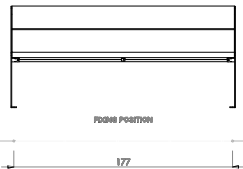

Hey

Durbanis
2023

Sizes in cm

Material: nordic pine PEFC™ wood / option of tropical wood FSC® certified.
Metal finish: galvanized steel sheet with antirust epoxy powder primer and powder coating / shotblasted corten steel sheet / shotblasted stainless steel.
Weight: Hey 60 (36kg) / Hey 60 Armrest (44kg) / Hey 180 (60kg) / Hey 180 Armrest (68kg).

Placement system
Fixing with embedded bolts into the pavement.

durbanis

HEY 60

**HEY 60
ARMREST**

HEY 180

**HEY 180
ARMREST**