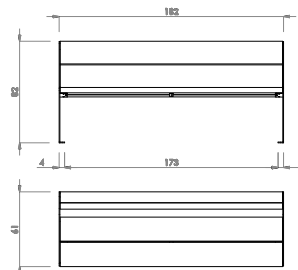

Hey

Durbanis
2023

Sizes in cm

Material: nordic pine PEFC™ wood / option of tropical wood FSC® certified.
Metal finish: galvanized steel sheet with antirust epoxy powder primer and powder coating / shotblasted corten steel sheet / shotblasted stainless steel.
Weight: Hey 60 (36kg) / Hey 60 Armrest (44kg) / Hey 180 (60kg) / Hey 180 Armrest (68kg).

Placement system
Fixing with embedded bolts into the pavement.

durbanis

HEY 60

**HEY 60
ARMREST**

HEY 180

**HEY 180
ARMREST**