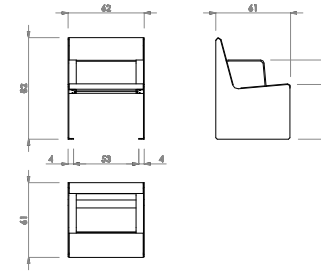

**HEY 60
ARMREST**