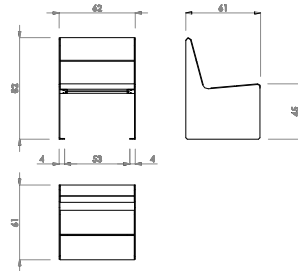

durbanis

HEY 60