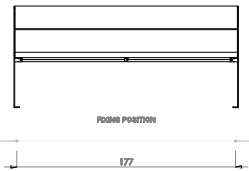

Hey
Durbanis
2023

Sizes in cm

Material: nordic pine PEFC™ wood / option of tropical wood FSC® certified.
Metal finish: galvanized steel sheet with antirust epoxy powder primer and powder coating / shotblasted corten steel sheet / shotblasted stainless steel.
Weight: Hey 60 (36kg) / Hey 60 Armrest (44kg) / Hey 180 (60kg) / Hey 180 Armrest (68kg).

Placement system
Fixing with embedded bolts into the pavement.

durbanis

HEY 60

HEY 60 ARMREST

HEY 180

HEY 180 ARMREST