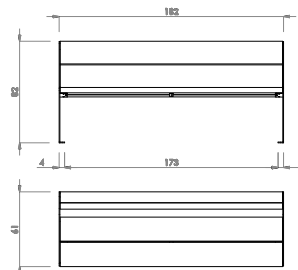

Hey
Durbanis
2023

Sizes in cm

Material: nordic pine PEFC™ wood / option of tropical wood FSC® certified.
Metal finish: galvanized steel sheet with antirust epoxy powder primer and powder coating / shotblasted corten steel sheet / shotblasted stainless steel.
Weight: Hey 60 (36kg) / Hey 60 Armrest (44kg) / Hey 180 (60kg) / Hey 180 Armrest (68kg).

Placement system
Fixing with embedded bolts into the pavement.

durbanis

HEY 60

HEY 60 ARMREST

HEY 180

HEY 180 ARMREST