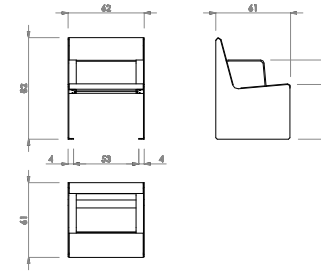

HEY 60 ARMREST