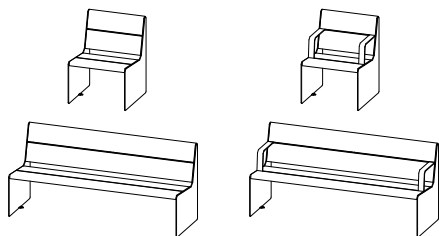

Hey

Durbanis
2023

Sizes in cm

Material: nordic pine PEFC™ wood / option of tropical wood FSC® certified.
Metal finish: galvanized steel sheet with antirust epoxy powder primer and powder coating / shotblasted corten steel sheet / shotblasted stainless steel.
Weight: Hey 60 (36kg) / Hey 60 Armrest (44kg) / Hey 180 (60kg) / Hey 180 Armrest (68kg).

Placement system

Fixing with embedded bolts into the pavement.