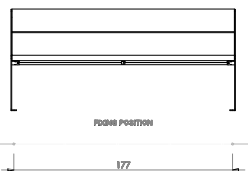

Hey

Durbanis
2023

Sizes in cm

Material: nordic pine PEFC™ wood / option of tropical wood FSC® certified.
Metal finish: galvanized steel sheet with antirust epoxy powder primer and powder coating / shotblasted corten steel sheet / shotblasted stainless steel.
Weight: Hey 60 (36kg) / Hey 60 Armrest (44kg) / Hey 180 (60kg) / Hey 180 Armrest (68kg).

Placement system

Fixing with embedded bolts into the pavement.

durbanis

HEY 60

HEY 60
ARMREST

HEY 180

HEY 180
ARMREST