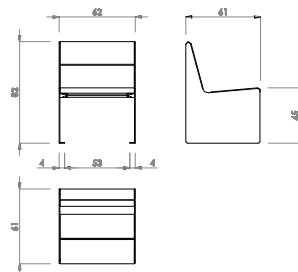

durbanis

HEY 60