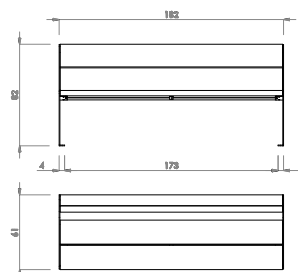

Hey

Durbanis
2023

Sizes in cm

Material: nordic pine PEFC™ wood / option of tropical wood FSC® certified.
Metal finish: galvanized steel sheet with antirust epoxy powder primer and powder coating / shotblasted corten steel sheet / shotblasted stainless steel.
Weight: Hey 60 (36kg) / Hey 60 Armrest (44kg) / Hey 180 (60kg) / Hey 180 Armrest (68kg).

Placement system

Fixing with embedded bolts into the pavement.

durbanis

HEY 60

HEY 60
ARMREST

HEY 180

HEY 180
ARMREST