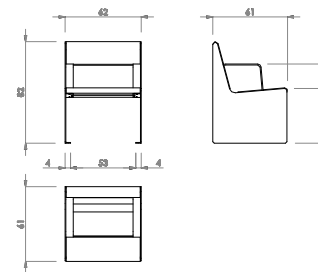

HEY 60
ARMREST