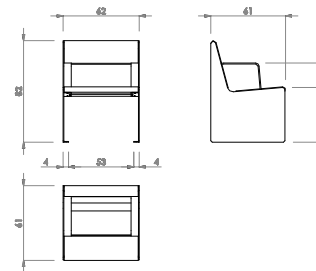

**HEY 60
ARMREST**