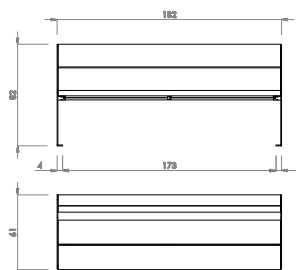

Hey
Durbanis
2023

Sizes in cm

Material: nordic pine PEFC™ wood / option of tropical wood FSC® certified.
Metal finish: galvanized steel sheet with antirust epoxy powder primer and powder coating / shotblasted corten steel sheet / shotblasted stainless steel.
Weight: Hey 60 (36kg) / Hey 60 Armrest (44kg) / Hey 180 (60kg) / Hey 180 Armrest (68kg).

Placement system
Fixing with embedded bolts into the pavement.

durbanis

HEY 60

**HEY 60
ARMREST**

HEY 180

**HEY 180
ARMREST**