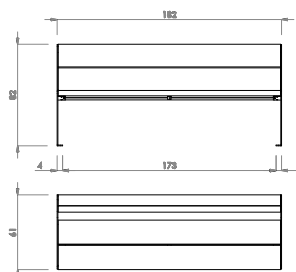

Hey

Durbanis
2023

Sizes in cm

Material: nordic pine PEFC™ wood / option of tropical wood FSC® certified.
Metal finish: galvanized steel sheet with antirust epoxy powder primer and powder coating / shotblasted corten steel sheet / shotblasted stainless steel.
Weight: Hey 60 (36kg) / Hey 60 Armrest (44kg) / Hey 180 (60kg) / Hey 180 Armrest (68kg).

Placement system
Fixing with embedded bolts into the pavement.

durbanis

HEY 60

HEY 60 ARMREST

HEY 180

HEY 180 ARMREST