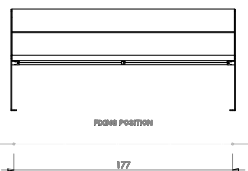

Hey

Durbanis
2023

Sizes in cm

Material: nordic pine PEFC™ wood / option of tropical wood FSC® certified.
Metal finish: galvanized steel sheet with antirust epoxy powder primer and powder coating / shotblasted corten steel sheet / shotblasted stainless steel.
Weight: Hey 60 (36kg) / Hey 60 Armrest (44kg) / Hey 180 (60kg) / Hey 180 Armrest (68kg).

Placement system
Fixing with embedded bolts into the pavement.

durbanis

HEY 60

HEY 60 ARMREST

HEY 180

HEY 180 ARMREST