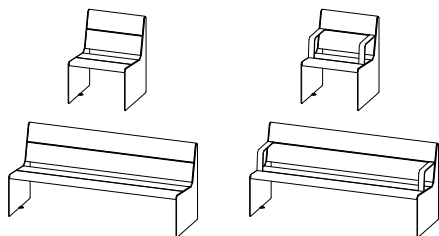

Hey

Durbanis
2023

Sizes in cm

Material: nordic pine PEFC™ wood / option of tropical wood FSC® certified.
Metal finish: galvanized steel sheet with antirust epoxy powder primer and powder coating / shotblasted corten steel sheet / shotblasted stainless steel.
Weight: Hey 60 (36kg) / Hey 60 Armrest (44kg) / Hey 180 (60kg) / Hey 180 Armrest (68kg).

Placement system
Fixing with embedded bolts into the pavement.