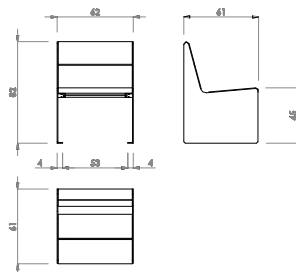

durbanis

HEY 60