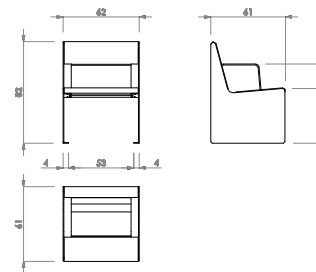

HEY 60 ARMREST