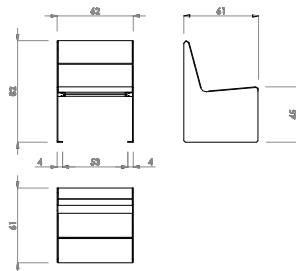

durbanis

HEY 60