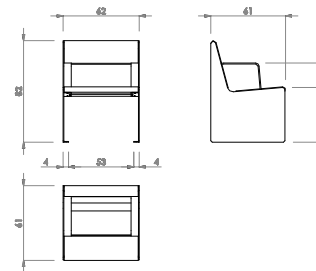

HEY 60 ARMREST