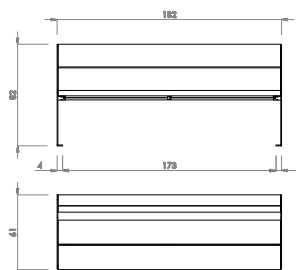

Hey
Durbanis
2023

Sizes in cm

Material: nordic pine PEFC™ wood / option of tropical wood FSC® certified.
Metal finish: galvanized steel sheet with antirust epoxy powder primer and powder coating / shotblasted corten steel sheet / shotblasted stainless steel.
Weight: Hey 60 (36kg) / Hey 60 Armrest (44kg) / Hey 180 (60kg) / Hey 180 Armrest (68kg).

Placement system
Fixing with embedded bolts into the pavement.

durbanis

HEY 60

HEY 60 ARMREST

HEY 180

HEY 180 ARMREST