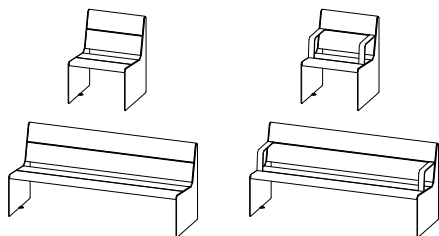

Hey
Durbanis
2023

Sizes in cm

Material: nordic pine PEFC™ wood / option of tropical wood FSC® certified.
Metal finish: galvanized steel sheet with antirust epoxy powder primer and powder coating / shotblasted corten steel sheet / shotblasted stainless steel.
Weight: Hey 60 (36kg) / Hey 60 Armrest (44kg) / Hey 180 (60kg) / Hey 180 Armrest (68kg).

Placement system
Fixing with embedded bolts into the pavement.