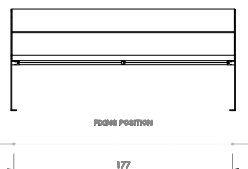

Hey
Durbanis
2023

Sizes in cm

Material: nordic pine PEFC™ wood / option of tropical wood FSC® certified.
Metal finish: galvanized steel sheet with antirust epoxy powder primer and powder coating / shotblasted corten steel sheet / shotblasted stainless steel.
Weight: Hey 60 (36kg) / Hey 60 Armrest (44kg) / Hey 180 (60kg) / Hey 180 Armrest (68kg).

Placement system
Fixing with embedded bolts into the pavement.

durbanis

HEY 60

HEY 60 ARMREST

HEY 180

HEY 180 ARMREST